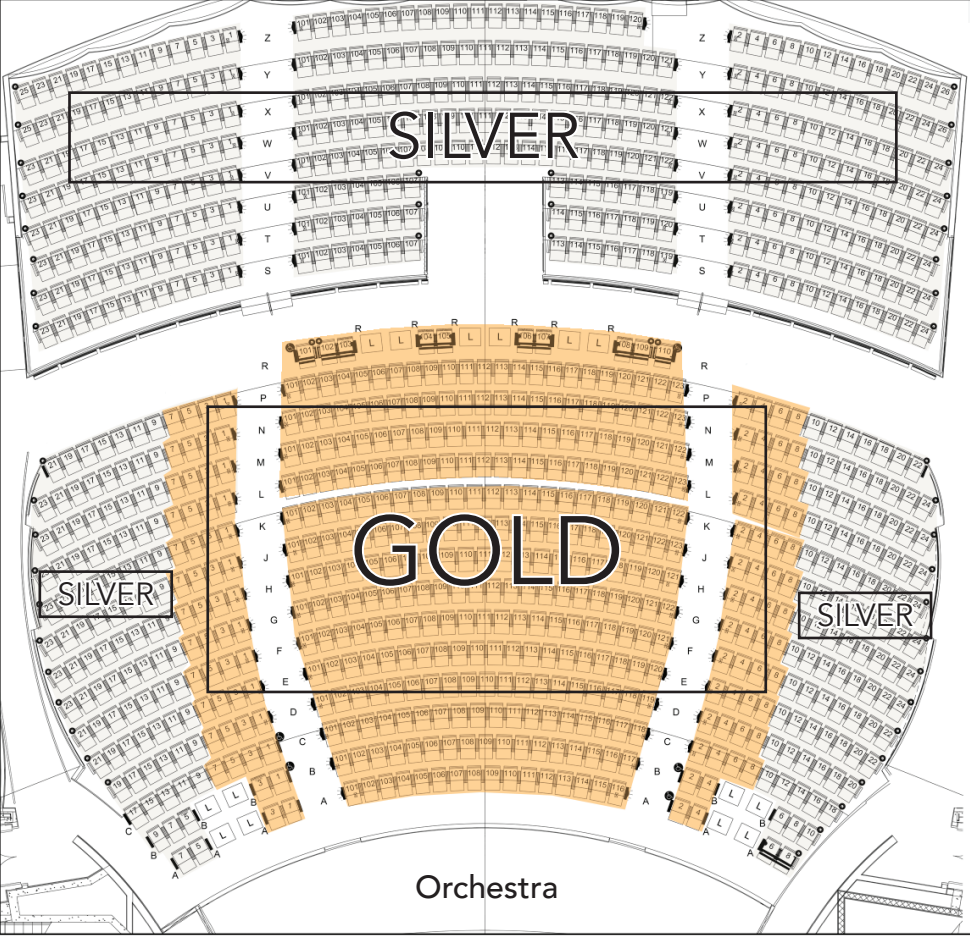

# SERIES A (NORTH)

## SAN MATEO PERFORMING ARTS CENTER

STAGE

STAGE